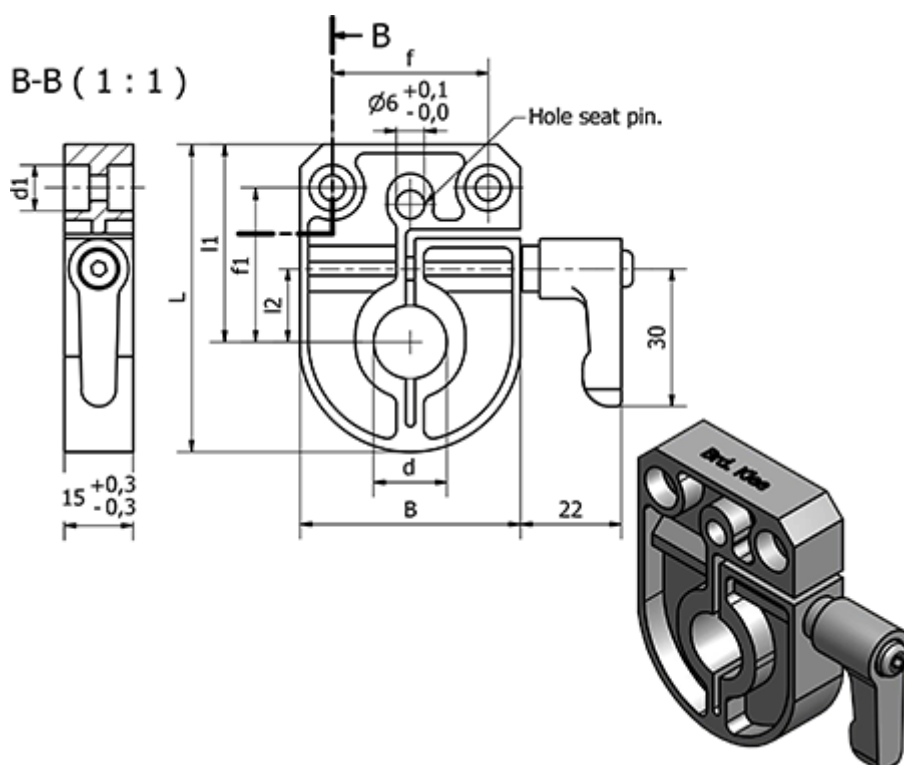

Article number: 2307083903  
Description: E+G Clamping plate  
BSA52R-14-D

## Measures

B = 48  
d = 14  
d1 = 34  
f = 34  
f1 = 15  
L = 66  
I1 = 43  
I2 = 14.5

Type = BSA52R-14-D